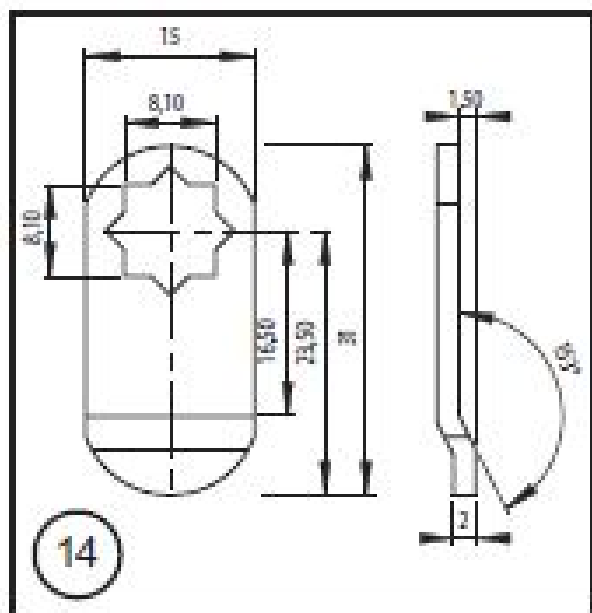

# PRODUCT SHEET

**Description:**

Cam No. 14 For 1900 Series, Cranked 3,5mm, 23,5mm C/E

**Item number:**

14.04.254-0

Units	Box	Carton	HS Code	Barcode
Pcs.			8301600090	 5704866040822

**SISO A/S**

Mileparken 11  
DK-2740 Skovlunde  
Denmark  
VAT: DK 24786013